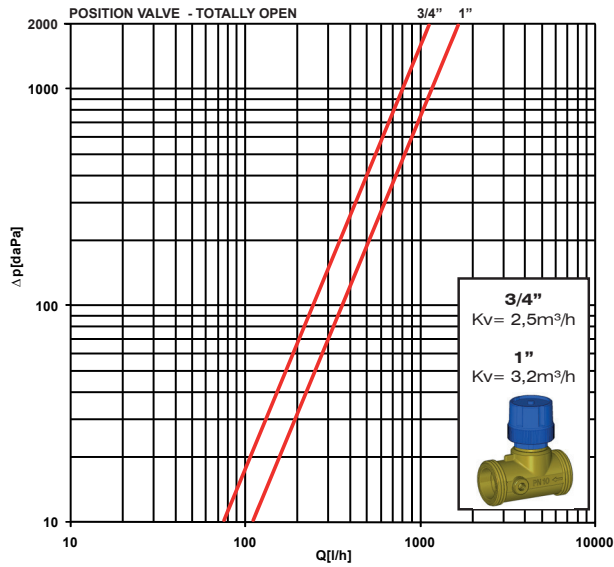

Code	Voltage	Type	Open. time
1913	24V	N.C.	90s
1914	24V	N.C.	180s
1923	230V	N.C.	90s
1924	230V	N.C.	180s

3 FLUID DYNAMICS FEATURES

Art.3083

Art.3087

Art.3088

4 TECHNICAL FEATURES

- Max. temperature: 95°C
- Max. pressure : 10 bar
- Max. differential pressure: 3 bar
- Valve body: CW617N brass
- Body: CW614N brass
- Ring and handle: ABS