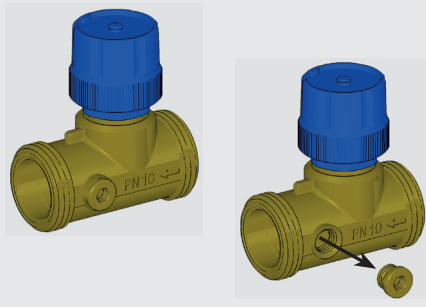

ART.3087

1" M shut-off valve suitable for thermo-electric actuator.

ART.3088

3/4" F shut-off valve suitable for thermo-electric actuator.

1 DESCRIPTION

The shut-off valves **Art.3083-3087-3088** are designed to shut-off the fluid in heating, cooling and domestic systems. To control shutter opening and closing FAR offers its range of thermo-electric actuators, to choose according to the systems requirements.

The valve sides (Art.3083) have plugs for the installation of the seating for the temperature probe.

Construction materials

Regulating handle and ring: ABS

Pin: AISI 303 stainless steel

Sealing O-ring: EPDM

Valve body: CW617N brass

2 INSTALLATION

To install the actuator on the valve, remove the handle and screw the ring directly onto the blue threaded adapter. Hand-tighten the actuator and the ring. Do not use plumbing wrenches, tongs or similar tools. Take care to install the wire in such a way that it doesn't come into direct contact with pipes, radiators, etc.