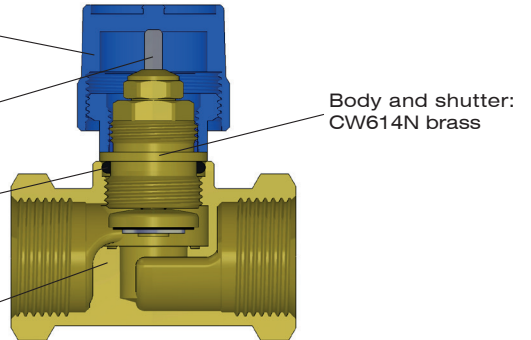

ART.3087

1" M shut-off valve suitable for thermo-electric actuator.

ART.3088

3/4" F shut-off valve suitable for thermo-electric actuator.

1 DESCRIPTION

The shut-off valves **Art.3083-3087-3088** are designed to shut-off the fluid in heating, cooling and domestic systems. To control shutter opening and closing FAR offers its range of thermo-electric actuators, to choose according to the systems requirements.

The valve sides (Art.3083) have plugs for the installation of the seating for the temperature probe.

Construction materials

Regulating handle and ring: ABS

Pin: AISI 303 stainless steel

Sealing O-ring: EPDM

Valve body: CW617N brass

2 INSTALLATION

To install the actuator on the valve, remove the handle and screw the ring directly onto the blue threaded adapter. Hand-tighten the actuator and the ring. Do not use plumbing wrenches, tongs or similar tools. Take care to install the wire in such a way that it doesn't come into direct contact with pipes, radiators, etc.

Code	Voltage	Type	Open. time
1913	24V	N.C.	90s
1914	24V	N.C.	180s
1923	230V	N.C.	90s
1924	230V	N.C.	180s

3 FLUID DYNAMICS FEATURES

Art.3083

Art.3087

Art.3088

4 TECHNICAL FEATURES

- Max. temperature: 95°C
- Max. pressure : 10 bar
- Max. differential pressure: 3 bar
- Valve body: CW617N brass
- Body: CW614N brass
- Ring and handle: ABS