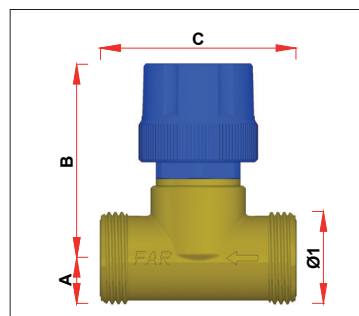

The valve sides (Art.3083) have plugs for the installation of the seating for the temperature probe.

Construction materials

Regulating handle and ring: ABS

Pin: AISI 303 stainless steel

Sealing O-ring: EPDM

Valve body: CW617N brass

2 INSTALLATION

To install the actuator on the valve, remove the handle and screw the ring directly onto the blue threaded adapter. Hand-tighten the actuator and the ring. Do not use plumbing wrenches, tongs or similar tools. Take care to install the wire in such a way that it doesn't come into direct contact with pipes, radiators, etc.

Code	Voltage	Type	Open. time
1913	24V	N.C.	90s
1914	24V	N.C.	180s
1923	230V	N.C.	90s
1924	230V	N.C.	180s

3 FLUID DYNAMICS FEATURES

Art.3083

Art.3087

Art.3088

4 TECHNICAL FEATURES

- Max. temperature: 95°C
- Max. pressure : 10 bar
- Max. differential pressure: 3 bar
- Valve body: CW617N brass
- Body: CW614N brass
- Ring and handle: ABS

5 DIMENSIONAL FEATURES

* = with thermo-electric actuator

ART. 3083

CODE	Ø1	A	B	C	D
3083 34	G3/4	13	56 (95*)	28	36
3083 1	G1	17	56 (95*)	28	36

* = with thermo-electric actuator

ART. 3087

CODE	Ø1	A	B	C
3087 12	G1/2	11	56 (95*)	52
3087 34	G3/4	13	56 (95*)	56
3087 1	G1	17	56 (95*)	62