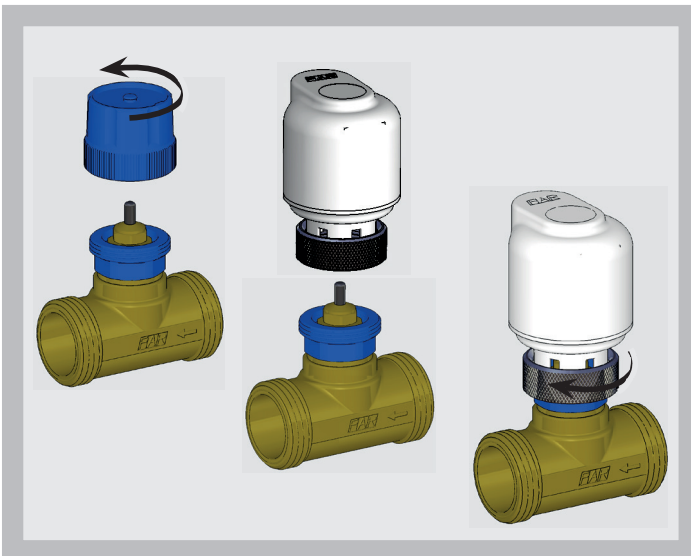

ART.3087

1" M shut-off valve suitable for thermo-electric actuator.

ART.3088

3/4" F shut-off valve suitable for thermo-electric actuator.

1 DESCRIPTION

The shut-off valves **Art.3083-3087-3088** are designed to shut-off the fluid in heating, cooling and domestic systems. To control shutter opening and closing FAR offers its range of thermo-electric actuators, to choose according to the systems requirements.

The valve sides (Art.3083) have plugs for the installation of the seating for the temperature probe.

Construction materials

Regulating handle and ring: ABS

Pin: AISI 303 stainless steel

Sealing O-ring: EPDM

Valve body: CW617N brass

2 INSTALLATION

To install the actuator on the valve, remove the handle and screw the ring directly onto the blue threaded adapter. Hand-tighten the actuator and the ring. Do not use plumbing wrenches, tongs or similar tools. Take care to install the wire in such a way that it doesn't come into direct contact with pipes, radiators, etc.