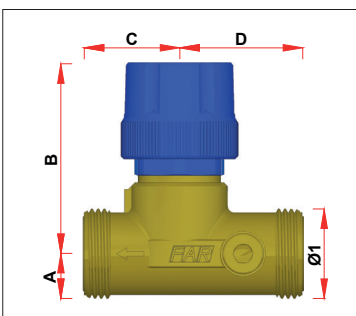

The valve sides (Art.3083) have plugs for the installation of the seating for the temperature probe.

Construction materials

Regulating handle and ring: ABS

Pin: AISI 303 stainless steel

Sealing O-ring: EPDM

Valve body: CW617N brass

2 INSTALLATION

To install the actuator on the valve, remove the handle and screw the ring directly onto the blue threaded adapter. Hand-tighten the actuator and the ring. Do not use plumbing wrenches, tongs or similar tools. Take care to install the wire in such a way that it doesn't come into direct contact with pipes, radiators, etc.

Code	Voltage	Type	Open. time
1913	24V	N.C.	90s
1914	24V	N.C.	180s
1923	230V	N.C.	90s
1924	230V	N.C.	180s

3 FLUID DYNAMICS FEATURES

Art.3083

Art.3087

Art.3088

4 TECHNICAL FEATURES

- Max. temperature: 95°C
- Max. pressure : 10 bar
- Max. differential pressure: 3 bar
- Valve body: CW617N brass
- Body: CW614N brass
- Ring and handle: ABS

5 DIMENSIONAL FEATURES

* = with thermo-electric actuator

ART. 3083

CODE	Ø1	A	B	C	D
3083 34	G3/4	13	56 (95*)	28	36
3083 1	G1	17	56 (95*)	28	36

* = with thermo-electric actuator

ART. 3087

CODE	Ø1	A	B	C
3087 12	G1/2	11	56 (95*)	52
3087 34	G3/4	13	56 (95*)	56
3087 1	G1	17	56 (95*)	62