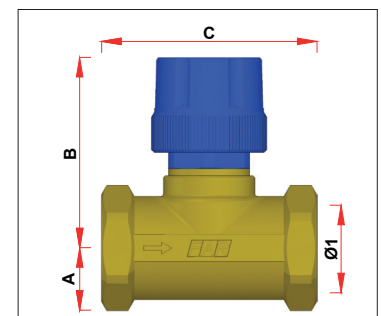

5 DIMENSIONAL FEATURES

* = with thermo-electric actuator

ART. 3083

CODE	Ø1	A	B	C	D
3083 34	G3/4	13	56 (95*)	28	36
3083 1	G1	17	56 (95*)	28	36

* = with thermo-electric actuator

ART. 3087

CODE	Ø1	A	B	C
3087 12	G1/2	11	56 (95*)	52
3087 34	G3/4	13	56 (95*)	56
3087 1	G1	17	56 (95*)	62