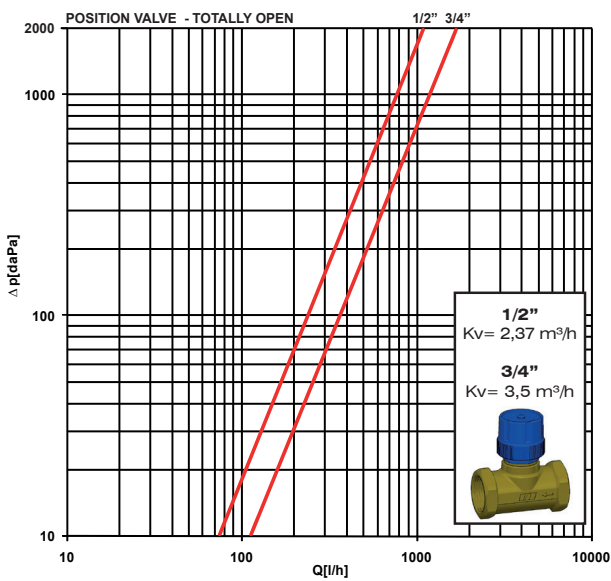

Code	Voltage	Type	Open. time
1913	24V	N.C.	90s
1914	24V	N.C.	180s
1923	230V	N.C.	90s
1924	230V	N.C.	180s

3 FLUID DYNAMICS FEATURES

Art.3083

Art.3087

Art.3088

4 TECHNICAL FEATURES

- Max. temperature: 95°C
- Max. pressure : 10 bar
- Max. differential pressure: 3 bar
- Valve body: CW617N brass
- Body: CW614N brass
- Ring and handle: ABS