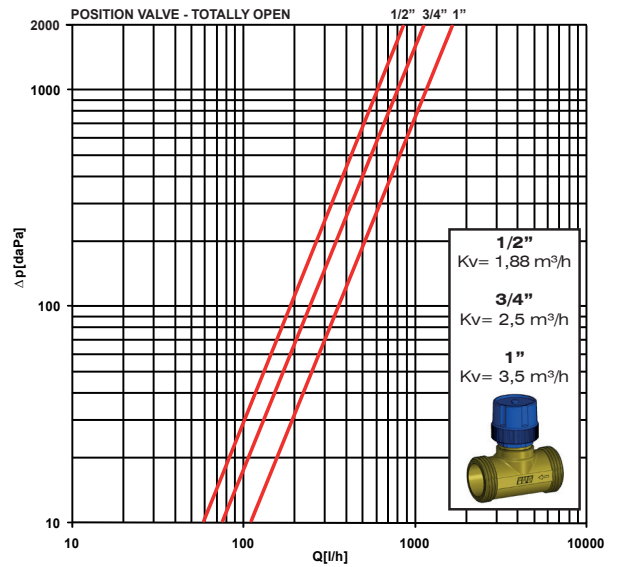

Code	Voltage	Type	Open. time
1913	24V	N.C.	90s
1914	24V	N.C.	180s
1923	230V	N.C.	90s
1924	230V	N.C.	180s

3 FLUID DYNAMICS FEATURES

Art.3083

Art.3087

Art.3088

4 TECHNICAL FEATURES

- Max. temperature: 95°C
- Max. pressure : 10 bar
- Max. differential pressure: 3 bar
- Valve body: CW617N brass
- Body: CW614N brass
- Ring and handle: ABS