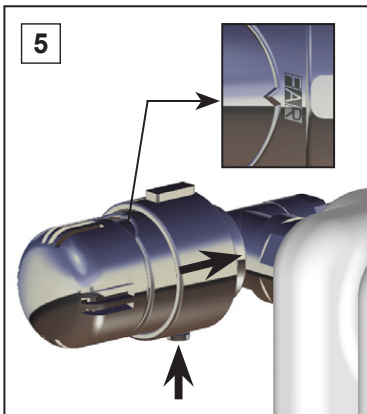

## THERMOSTATIC HEAD

The FAR thermostatic head is provided with a liquid sensor which detects temperature variations and opens or closes the valve, in order to balance the room temperature.

Position the temperature selector on the desired number (from 0 to 5), in order to obtain the corresponding room temperature with a certain approximation.

### Installation

- 1- Unscrew the manual regulating valve and the support in chrome plated brass, removing them from the valve body
- 2- Set the numbered temperature selector on 5
- 3- Pull down the ring towards the selector and the locking lever downward
- 4- Locate the head as shown in the picture by aligning the grooves
- 5- Push the ring up towards the valve, so that the complete FAR logo is visible and press the locking lever