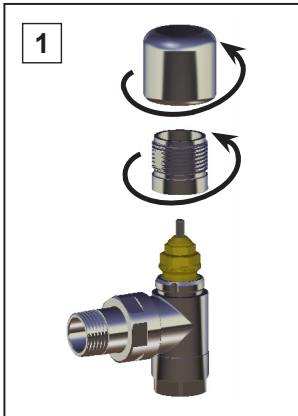

## THERMOSTATIC HEAD

The FAR thermostatic head is provided with a liquid sensor which detects temperature variations and opens or closes the valve, in order to balance the room temperature.

Position the temperature selector on the desired number (from 0 to 5), in order to obtain the corresponding room temperature with a certain approximation.

### Installation

- 1- Unscrew the manual regulating valve and the support in chrome plated brass, removing them from the valve body
- 2- Set the numbered temperature selector on 5
- 3- Pull down the ring towards the selector and the locking lever downward
- 4- Locate the head as shown in the picture by aligning the grooves
- 5- Push the ring up towards the valve, so that the complete FAR logo is visible and press the locking lever