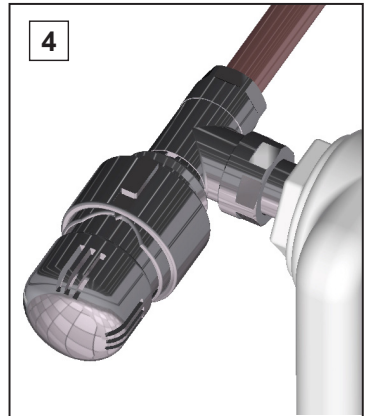

## THERMOSTATIC HEAD

The FAR thermostatic head is provided with a liquid sensor which detects temperature variations and opens or closes the valve, in order to balance the room temperature.

Position the temperature selector on the desired number (from 0 to 5), in order to obtain the corresponding room temperature with a certain approximation.

### Installation

- 1- Unscrew the manual regulating valve and the support in chrome plated brass, removing them from the valve body
- 2- Set the numbered temperature selector on 5
- 3- Pull down the ring towards the selector and the locking lever downward
- 4- Locate the head as shown in the picture by aligning the grooves
- 5- Push the ring up towards the valve, so that the complete FAR logo is visible and press the locking lever