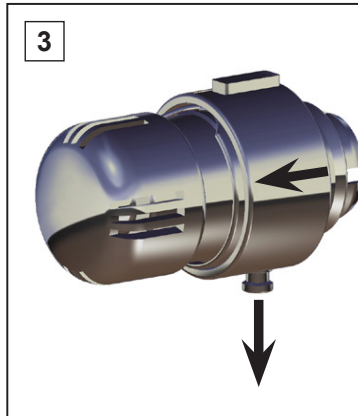

## THERMOSTATIC HEAD

The FAR thermostatic head is provided with a liquid sensor which detects temperature variations and opens or closes the valve, in order to balance the room temperature.

Position the temperature selector on the desired number (from 0 to 5), in order to obtain the corresponding room temperature with a certain approximation.

### Installation

- 1- Unscrew the manual regulating valve and the support in chrome plated brass, removing them from the valve body
- 2- Set the numbered temperature selector on 5
- 3- Pull down the ring towards the selector and the locking lever downward
- 4- Locate the head as shown in the picture by aligning the grooves
- 5- Push the ring up towards the valve, so that the complete FAR logo is visible and press the locking lever