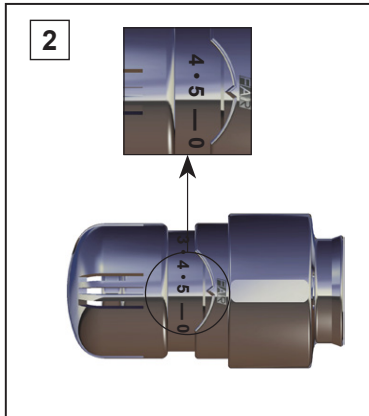

## THERMOSTATIC HEAD

The FAR thermostatic head is provided with a liquid sensor which detects temperature variations and opens or closes the valve, in order to balance the room temperature.

Position the temperature selector on the desired number (from 0 to 5), in order to obtain the corresponding room temperature with a certain approximation.

### Installation

- 1- Unscrew the manual regulating valve and the support in chrome plated brass, removing them from the valve body
- 2- Set the numbered temperature selector on 5
- 3- Pull down the ring towards the selector and the locking lever downward
- 4- Locate the head as shown in the picture by aligning the grooves
- 5- Push the ring up towards the valve, so that the complete FAR logo is visible and press the locking lever