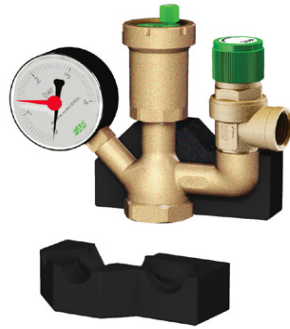

ART.2112

ART.2113

ART.2115

ART.2116

- Air separator unit complete with:
- One brass support with 1" female main connection and 3 female outlets, of which two are 3/8" size and the other 1/2" size
- One pressure gauge, scale 0-4 bar, 3/8" male connection. Complete with non-return valve.
- One automatic air vent valve, 3/8" male connection. Complete with non-return valve.
- One safety valve, 1/2" male x 1/2" female connection, 3 bar setting and PED certified.
- Anti-condensation protection shell (Art.2113-2116)

Installation

The air separator unit is installed in central heating plant at the boiler to protect the system against malfunction. The pressure gauge permits control of the water pressure in the system. The automatic air vent valve makes possible discharge of free air in the boiler, thus avoiding too high a quantity of air in the system. The safety valve discharges to atmosphere some of the fluid used in achieving the pre-set pressure. It also safeguards against any pressure increase over the permitted limit.

Materials

Body: CB753S - CW617N brass

Anti-condensation protection shell: Expanded polyethylene (Art.2113-2116)

Technical features

Nominal pressure: 10 bar

Max. working pressure: 3 bar

Max. temperature: 95°C