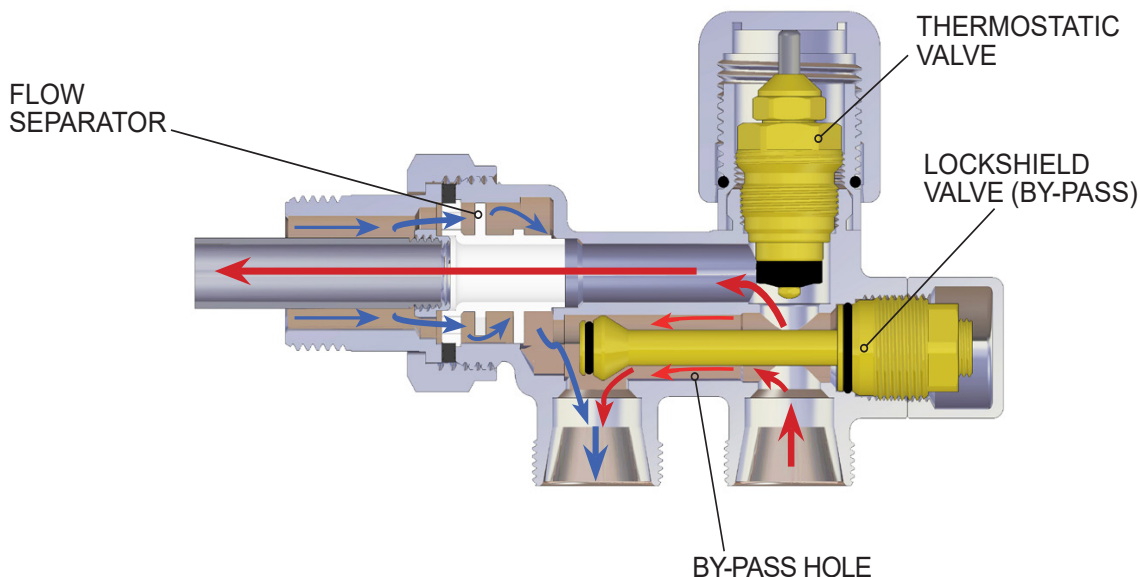

## SINGLE-PIPE VALVE

The valves are reversible, i.e. supply pipes can be connected to both inlets, indifferently.

### LOCKSHIELD VALVE SETTING

In order to set the plant, unscrew the lateral cap and adjust the lockshield valve position by means of a 5mm Ilen wrench. Inside a single-pipe valve the lockshield valve controls the bypass regulations:

- Turning the screw clockwise, the by-pass flow increases (and the flow to radiator decreases).
- Turning the screw counter-clockwise, the radiator flow increases (and the flow to by-pass decreases).